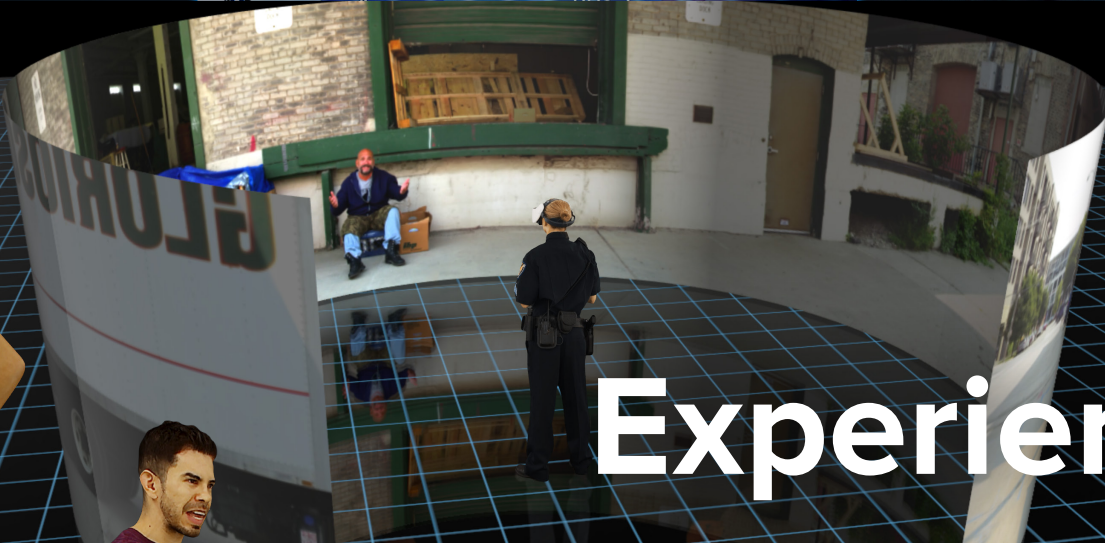

Experience